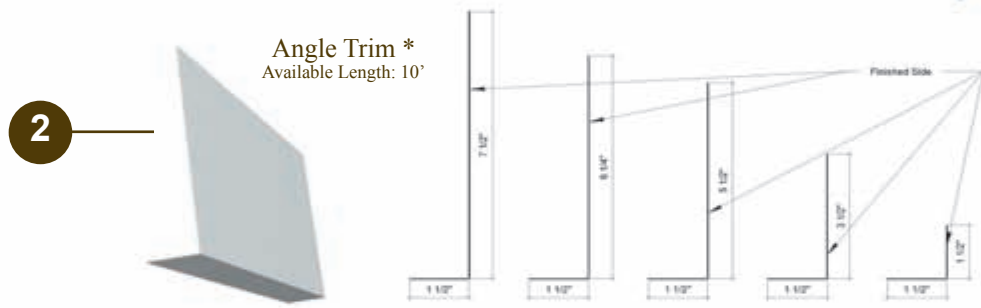

# G-Rib Trim

Special trim prices based on total inches x total bends. A hem is one bend.

\*STOCKED TRIM

# G-Rib Trim

**6** —

End Wall Flashing  
Available Length:  
8' - 10' - 12' - 14' - 16' - 18' - 20'

**7** —

Side Wall Flashing  
Available Length:  
8' - 10' - 12' - 14' - 16' - 18' - 20'

**9** —

Door Track Cover \*  
Available Length: 10'6"

**10** —

Overhead Door Trim w/J-channel  
Available Length:  
8' - 10' - 12' - 14' - 16' - 18' - 20'

**11** —

J-channel \*  
Available Length: 10'

**12** —

Overhang Trim \*  
Available Length: 10'

**13** —

Ratguard \*  
Available Length: 10'

**14** —

Z-bar \*  
Available Length: 10'

Special trim prices based on total inches x total bends. A hem is one bend.

\*STOCKED TRIM