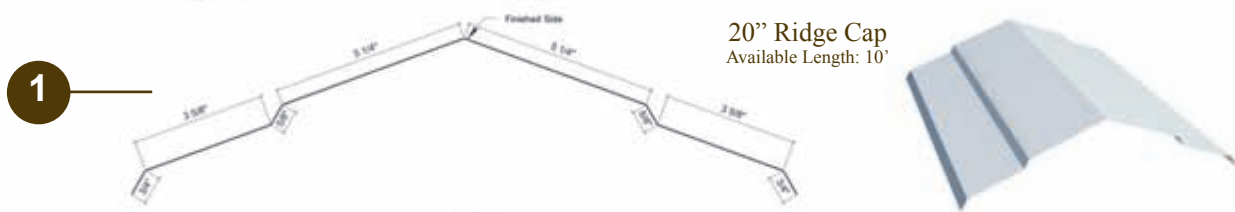

# G-Rib Trim

Special trim prices based on total inches x total bends. A hem is one bend.

\*STOCKED TRIM

# G-Rib Trim

**6** —

End Wall Flashing  
Available Length:  
8' - 10' - 12' - 14' - 16' - 18' - 20'

**7** —

Side Wall Flashing  
Available Length:  
8' - 10' - 12' - 14' - 16' - 18' - 20'

**9** —

Door Track Cover \*  
Available Length: 10'6"

**10** —

Overhead Door Trim w/J-channel  
Available Length:  
8' - 10' - 12' - 14' - 16' - 18' - 20'

**11** —

J-channel \*  
Available Length: 10'

**12** —

Overhang Trim \*  
Available Length: 10'

**13** —

Ratguard \*  
Available Length: 10'

**14** —

Z-bar \*  
Available Length: 10'

Special trim prices based on total inches x total bends. A hem is one bend.

\*STOCKED TRIM