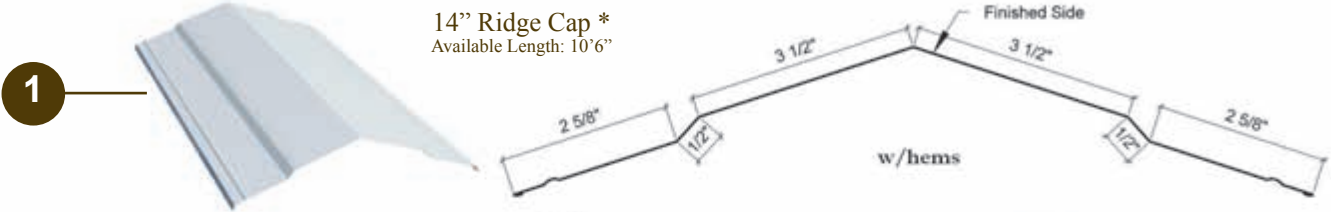

# G-Rib Trim

Special trim prices based on total inches x total bends. A hem is one bend.

\*STOCKED TRIM

# G-Rib Trim

**6** —

End Wall Flashing  
Available Length:  
8' - 10' - 12' - 14' - 16' - 18' - 20'

**7** —

Side Wall Flashing  
Available Length:  
8' - 10' - 12' - 14' - 16' - 18' - 20'

**9** —

Door Track Cover \*  
Available Length: 10'6"

**10** —

Overhead Door Trim w/J-channel  
Available Length:  
8' - 10' - 12' - 14' - 16' - 18' - 20'

**11** —

J-channel \*  
Available Length: 10'

**12** —

Overhang Trim \*  
Available Length: 10'

**13** —

Ratguard \*  
Available Length: 10'

**14** —

Z-bar \*  
Available Length: 10'

Special trim prices based on total inches x total bends. A hem is one bend.

\*STOCKED TRIM