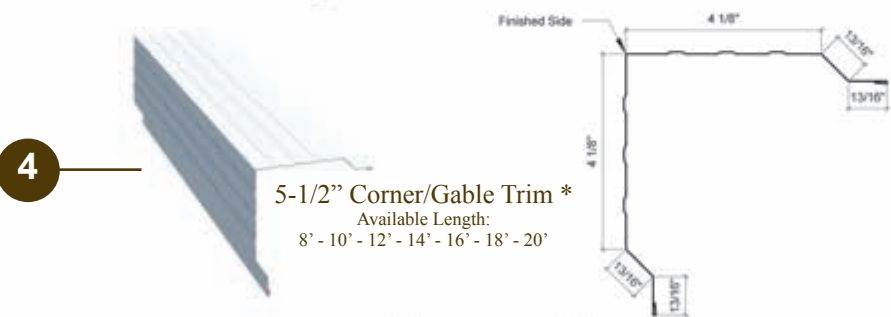

# G-Rib Trim

Special trim prices based on total inches x total bends. A hem is one bend.

\*STOCKED TRIM

# G-Rib Trim

**6** —

End Wall Flashing  
Available Length:  
8' - 10' - 12' - 14' - 16' - 18' - 20'

**7** —

Side Wall Flashing  
Available Length:  
8' - 10' - 12' - 14' - 16' - 18' - 20'

**9** —

Door Track Cover \*  
Available Length: 10'6"

**10** —

Overhead Door Trim w/J-channel  
Available Length:  
8' - 10' - 12' - 14' - 16' - 18' - 20'

**11** —

J-channel \*  
Available Length: 10'

**12** —

Overhang Trim \*  
Available Length: 10'

**13** —

Ratguard \*  
Available Length: 10'

**14** —

Z-bar \*  
Available Length: 10'

Special trim prices based on total inches x total bends. A hem is one bend.

\*STOCKED TRIM